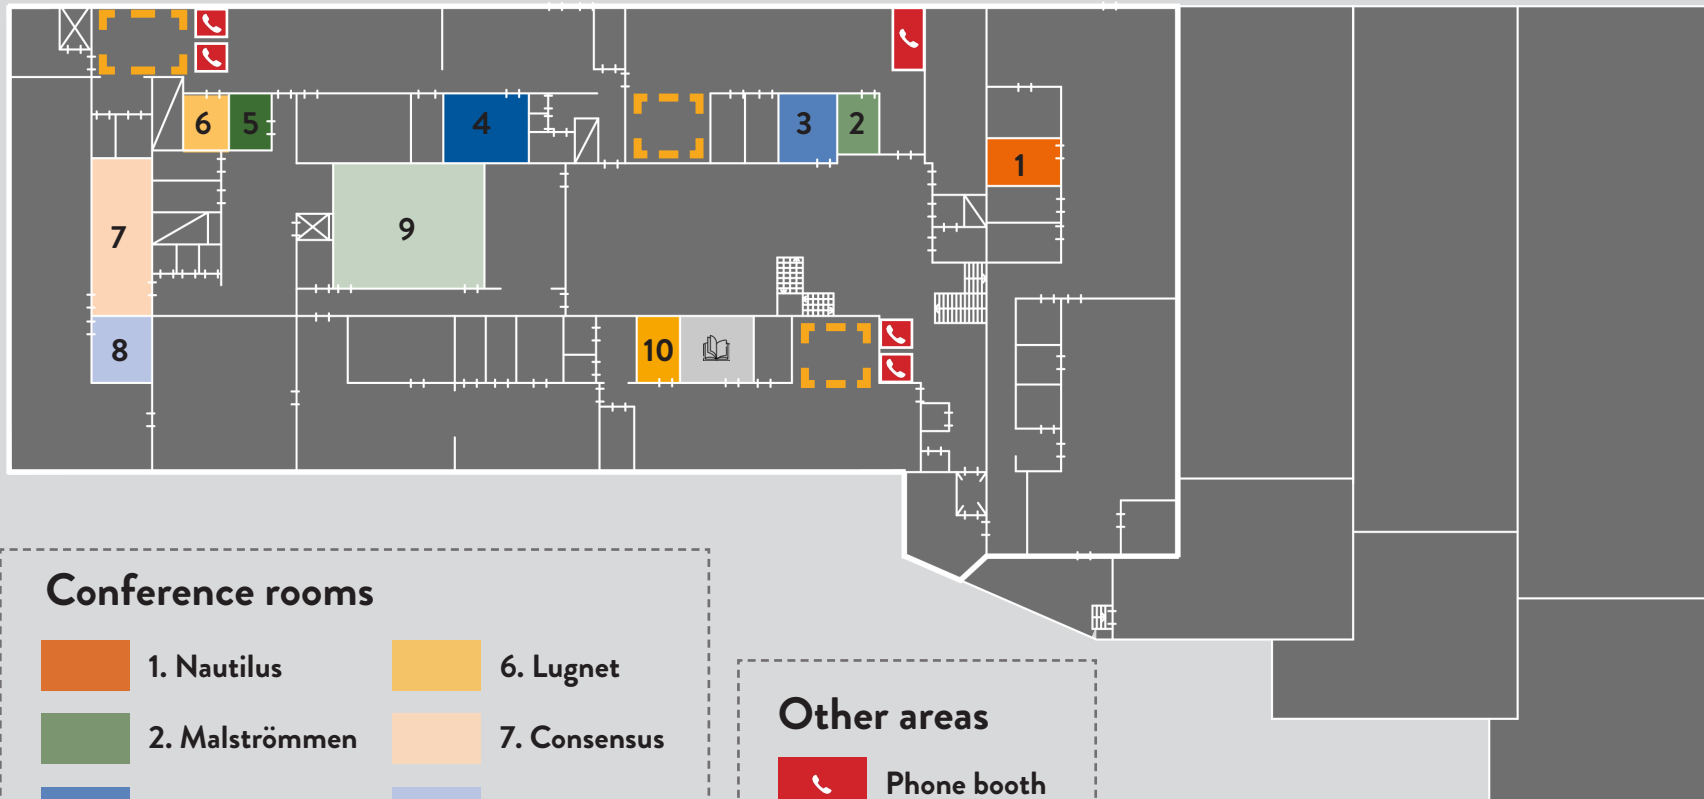

Consilium floor plan Floor 1

Conference rooms & Other areas

Consilium floor plan Floor 2

Conference rooms

Consilium floor plan Floor 3

Conference rooms & Other areas

Conference rooms

-  1. Academy
-  2. Synergy

Other areas

-  Creative zone
-  Phone booth

Consilium floor plan Floor 4 & 5

Conference rooms & Other areas

Conference rooms

- | | |
|--|--|
|  1. Nautilus |  6. Lugnet |
|  2. Malströmmen |  7. Consensus |
|  3. Global team |  8. Stormen |
|  4. Monsunen |  9. Improve |
|  5. Lanterninen |  10. Tromben |

Other areas

- | |
|---|
|  Phone booth |
|  Creative zone |
|  Library |

Consilium floor plan Floor 6

Conference rooms & Other areas